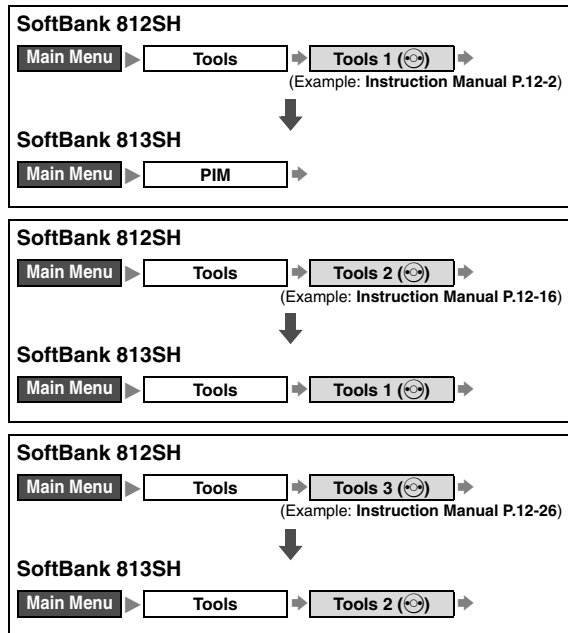

Instruction Manual-Handset Description Discrepancies

813SH has no camera-related functions; actual handset windows, menus, etc. may differ from descriptions.

Illustrations

Camera-related parts have been removed.

Graphics

Camera-related function graphics do not appear.

Example: Main Menu

- Sub menu items/operational procedures may also differ (see P.3).

Menus

813SH features these substitute sub menus.

Abbreviated Steps (see Instruction Manual P.iii)

Tip ▶ In Simple Menu (see **Instruction Manual P.2-21**), substitute the following menu item.

SoftBank 812SH

Camera

SoftBank 813SH

➔ Yahoo! Keitai

Other Menu Items

SoftBank 812SH	SoftBank 813SH	Example (Instruction Manual)
Call/Video Call	Call Settings	P.2-9
Tone/Video for Video Call:	-	P.4-3
Vibration for Incoming Call:	Vibration for Voice Call:	P.4-3