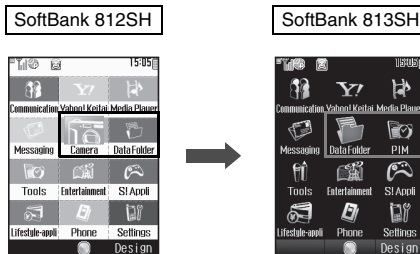

Instruction Manual-Handset Description Discrepancies

813SH has no camera-related functions; actual handset windows, menus, etc. may differ from descriptions.

Illustrations

Camera-related parts have been removed.

Graphics

Camera-related function graphics do not appear.

Example: Main Menu

- Sub menu items/operational procedures may also differ (see P.3).

Menus

813SH features these substitute sub menus.

Abbreviated Steps (see Instruction Manual P.iii)